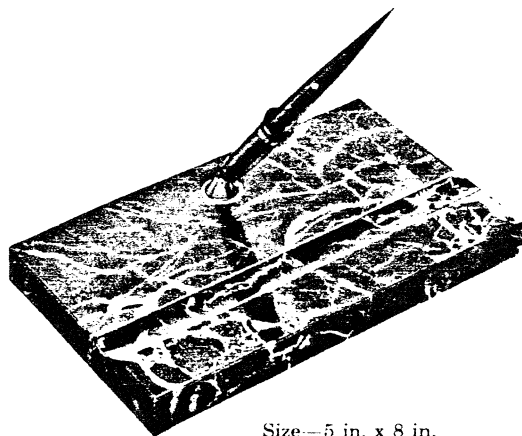

Size—5 in. x 8 in.